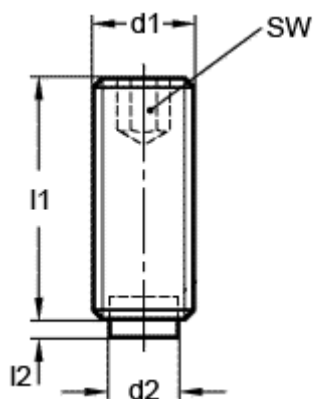

Data Sheet

Article number: 209306001

Description: E+G Grub screw, st. steel
GN 913.5-M4-12-MS

Measures

$d1 = M4$

$d2 = 2.5$

$l1 = 12$

$l2 = 0.5$

$SW = 2.0$